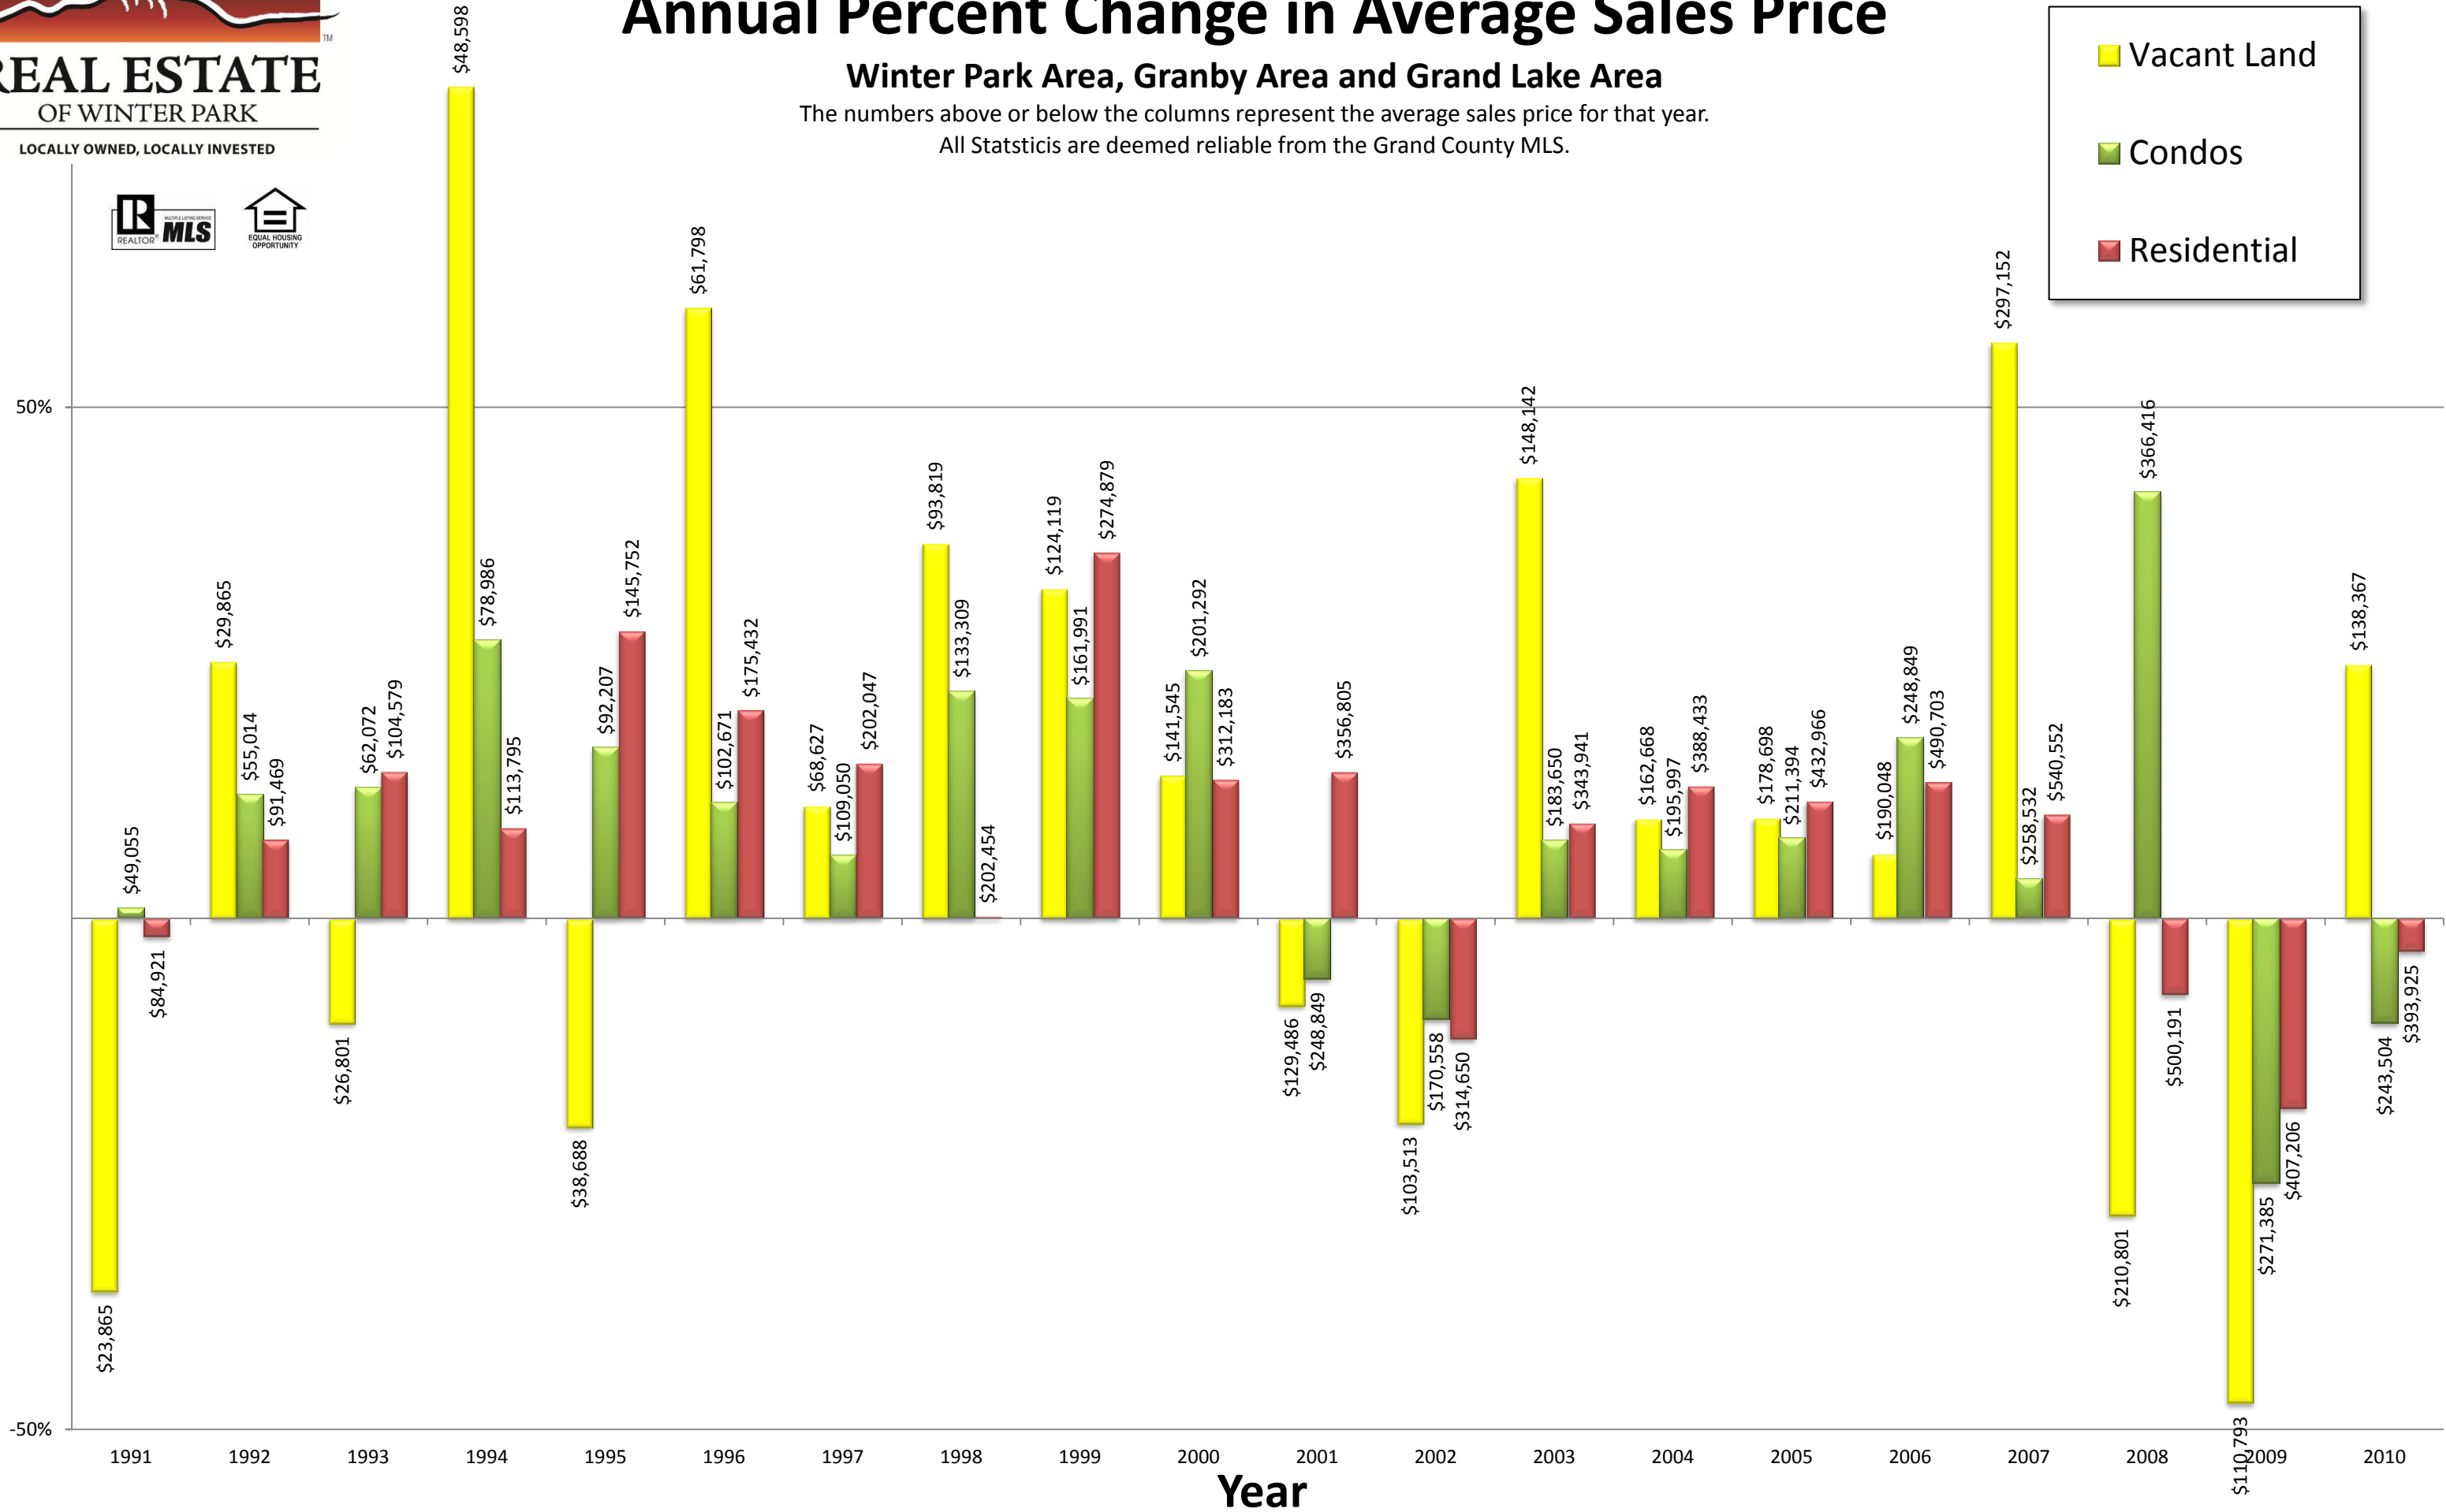

# Annual Percent Change in Average Sales Price

## Winter Park Area, Granby Area and Grand Lake Area

The numbers above or below the columns represent the average sales price for that year.

All Statistics are deemed reliable from the Grand County MLS.

Percent Change

Year